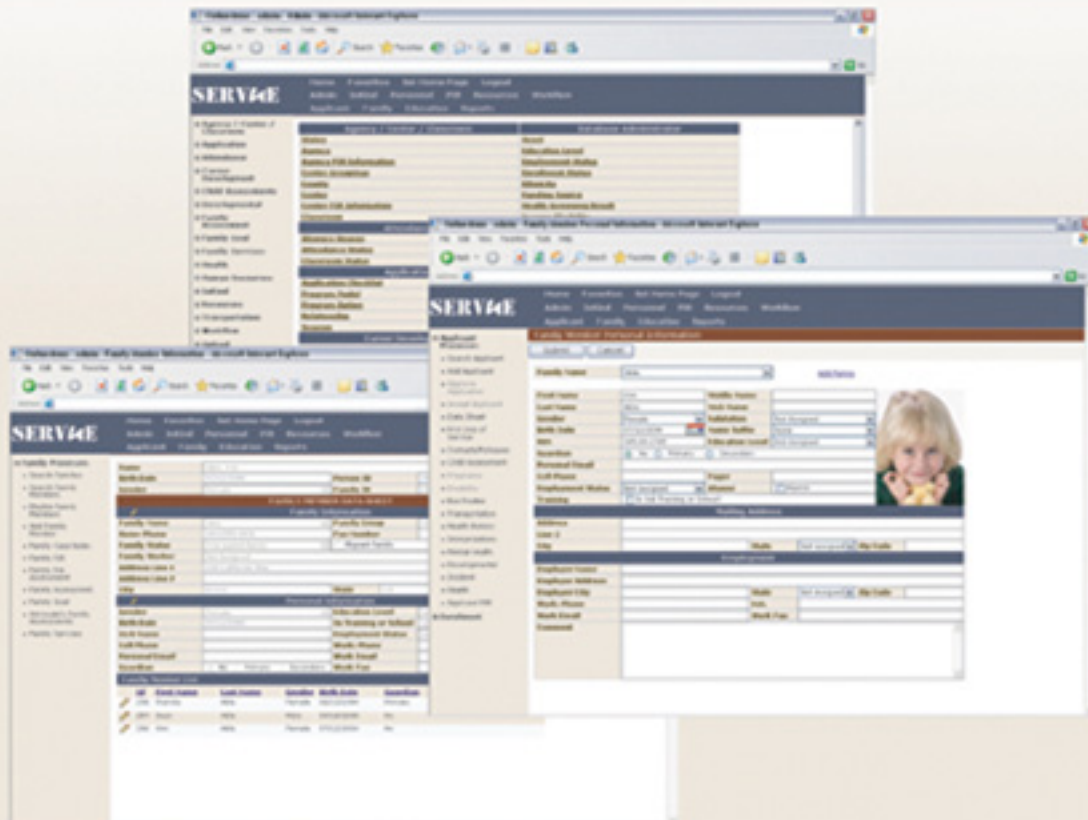

SERV4E

Presents

CHILD PRO SUITE 1.2

SERV4E believes that change should actually *improve* your business...

TODAY'S MOST "ADVANCED" DATA MANAGEMENT
& PROCESS AUTOMATION SOLUTION

*"Pay only for what you want" ...
"Get exactly what you need"*

- **FASTER SERVICE**
- **LOWER COSTS**
- **AUTOMATED PROCESSES**

SERV4E YOUR SOLUTION PROVIDER!